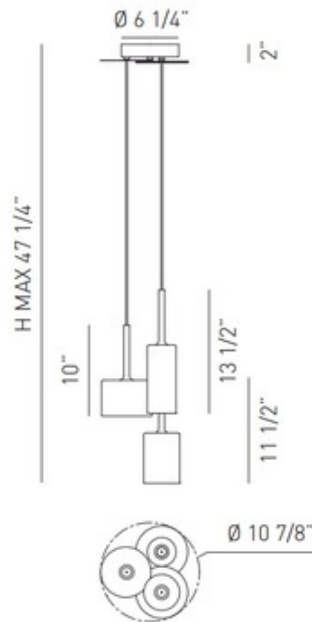

Spillray Pendant Trio

Description:

The Spillray Pendant Trio features three Red, Crystal Clear, or Grey glass shades with a Polished Chrome finish. Two lamping options available. Halogen: Three 20 watt 12 volt JC G4 halogen bulbs are included. LED: Three 1.5 watt 12 volt JC G4 LED bulbs are included. 10.88 inch width x 13.5 inch height x 47.25 inch maximum length. General light distribution. ETL listed. CE listed.

Shown in: Polished Chrome / Red

List Price: \$1954.29
 Our Price: \$1368.00

Shade Color: Red
 Body Finish: Polished Chrome
 Lamp: 3 x JC/G4 (bipin)/20W/12V Halogen
 Wattage: 60W
 Dimmer: Low Voltage Electronic
 Dimensions: 47.25"L x 13.5"H x 10.875"W

Product Number: AXO56814			
Company:		Fixture Type:	Date: Feb 19, 2018
Project:		Approved By:	

#0144SU-SPILLRA-011H1-RDPC

Fax: (773) 883-6131

Phone: 866-954-4489

Address: 1718 W. Fullerton Ave. Chicago IL 60614