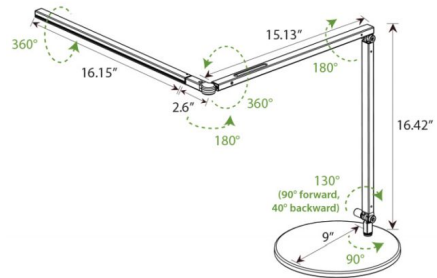

Lightology

lightology.com
866-954-4489
05-24-26

Project: _____

Company: _____

Location: _____ Fixture Type: _____

SPEC #: **KNC56881**

Approved On: _____ Approved By: _____

Z-Bar LED Desk Lamp

By Koncept Lighting

Description

The Z-Bar LED Desk Lamp features an award-winning three-bar design for ultimate reach and flexibility. The super-adjustable LED head can spin in its socket, sweep side to side, and rotate around the end of the arm to point in any direction. A built-in touchstrip control is located near the LED head for easy access. Slide your finger along the strip to dim gradually, or touch the strip anywhere to jump directly to any brightness, including off. Integrated 9.5 watt LED light source with Warm White (3500K) color temperature.

Specifications

COLOR	N/A
BODY FINISH	Metallic Black
WATTAGE	9.5W
DIMMER	Included
DIMENSIONS	9"W x 16.4"H
INTEGRATED LED MODULE	1 x LED/9.5W/120V LED
COUNTRY OF ORIGIN	China

Technical Information

LAMP LIFE	50000 hours
COLOR RENDERING	85 CRI
LAMP COLOR	4500K
LUMENS/WATT	50.00
LUMINOUS FLUX	475 lumens

Notes: