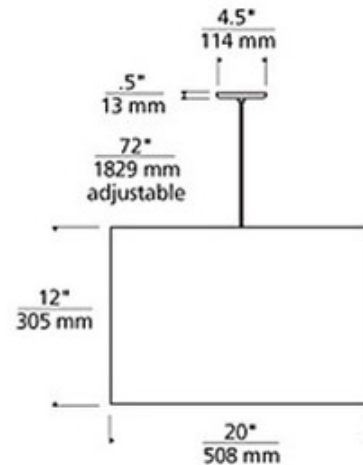

BRAND Visual Comfort Modern

DESCRIPTION

Lexington Pendant features a large drum shaped fabric shade with a glass bottom diffuser. Shade available in White, Desert Clay or Washable Ivory. Finish available in Black, Satin Nickel, White or Antique Bronze. Black, Satin Nickel and White finish options highlighted with Satin Nickel detail and clear cable. Antique Bronze finish option highlighted with Antique Bronze detail and brown cable. Four 100 watt, 120 volt, A-type medium base lamps are required, but not included. Includes six feet of field-cutttable suspension cable. ETL listed. 20 inch diameter x 12 inch height x 92 inch length.

SHADE COLOR	Washable Ivory
BODY FINISH	Satin Nickel
WATTAGE	288W
DIMMER	Standard 120V
DIMENSIONS	92"L x 20"W x 12"H
BULB NOT INCLUDED	
LAMP	4 x A19/Medium (E26)/72W/120V Incandescent
SPEC #	TLG56940

COMPANY	PROJECT	FIXTURE TYPE	APPROVED BY	DATE