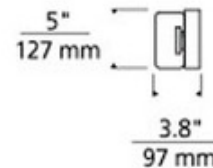

BRAND Visual Comfort Modern

DESCRIPTION

Kisdon Bath Bar features hand molded White rectangular glass with die cast metal detail in Satin Nickel, Chrome or Antique Bronze. Can be mounted vertically or horizontally. Includes two 60 watt, 120 volt, JCD type G9 base halogen lamp. ETL listed. ADA compliant. 29 inch width x 5 inch height x 3.8 inch depth.

SHADE COLOR	White
BODY FINISH	Antique Bronze
WATTAGE	240W
DIMMER	Standard 120V
DIMENSIONS	29"W x 5"H x 3.8"D
BULB INCLUDED	
LAMP	4 x JCD/G9/60W/120V Halogen

SPEC # TLG57003

COMPANY	PROJECT	FIXTURE TYPE	APPROVED BY	DATE