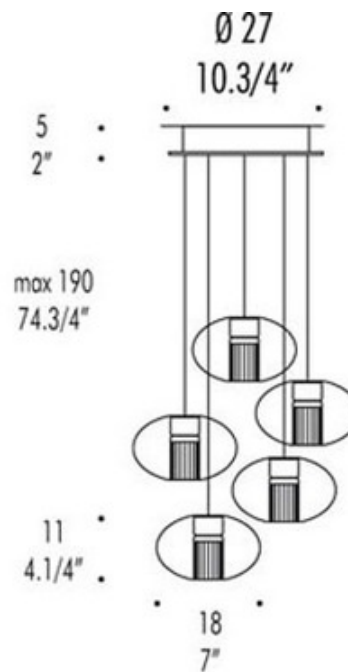

# Fairy 5 Geoid Pendant Suspension

**Description:**

Fairy 5 pendant suspension features crystal geoid shaped borosilicate glass with an inner ribbed tube accent. Finish in polished chrome. Glass available in a cylindrical, geoid and sphere shape option as well as a 1, 3, 5 and 6 light option. Available in a pendant, multi-pendant suspension and floor lamp version. Five 35 watt, 12 volt, MR11 GU4 base halogen lamps not included. General light distribution. UL listed. Designed by Toso & Massari. Each pendant measures 7 inches in diameter x 4.25 inches in height. 10.75 inch diameter x 74.75 inch height.

Shown in: Polished Chrome / Crystal

List Price: \$3156.25  
 Our Price: \$2525.00

Shade Color: Crystal  
 Body Finish: Polished Chrome  
 Lamp: 5 x MR11/GU4/35W/12V Halogen  
 Wattage: 175W  
 Dimmer: Low Voltage Electronic  
 Dimensions: 74.75"H x 10.75"W