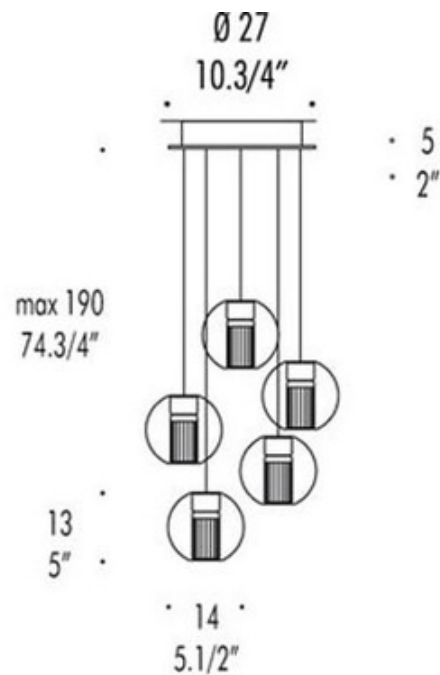

# Fairy Sphere 5 Light Suspension

**Description:**

Fairy 5 pendant suspension features crystal sphere shaped borosilicate glass with an inner ribbed tube accent. Finish in polished chrome. Glass available in a cylindrical, geoid and sphere shape option as well as a 1, 3, 5 and 6 light option. Available in a pendant, multi-pendant suspension and floor lamp version. Five 35 watt, 12 volt, MR11 GU4 base halogen lamps not included. General light distribution. UL listed. Designed by Toso & Massari. Each pendant measures 5.5 inches in diameter x 5 inches in height. 10.75 inch diameter x 74.75 inch height.

Shown in: Polished Chrome / Crystal

List Price: \$3156.25  
 Our Price: \$2525.00

Shade Color: Crystal  
 Body Finish: Polished Chrome  
 Lamp: 5 x MR11/GU4/35W/12V Halogen  
 Wattage: 175W  
 Dimmer: Low Voltage Electronic  
 Dimensions: 74.75"H x 10.75"W

Product Number: <b>LEU57086</b>			
Company:		Fixture Type:	Date: Feb 22, 2018
Project:		Approved By:	

#1222SU-FAIRY5S-006H1-CLPC

Fax: (773) 883-6131

Phone: 866-954-4489

Address: 1718 W. Fullerton Ave. Chicago IL 60614