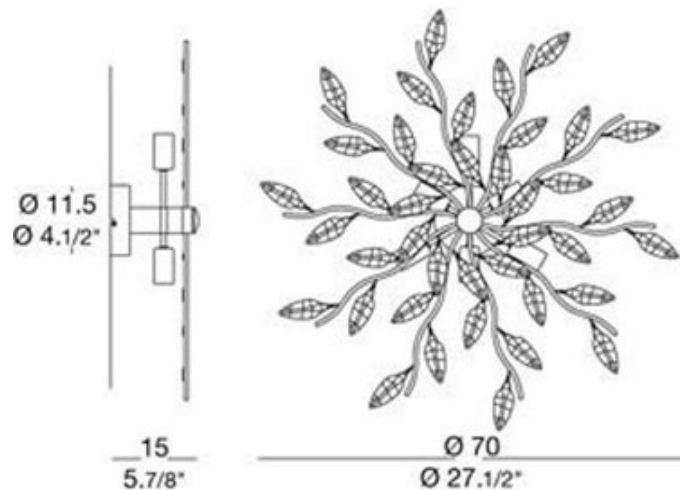

BRAND

Leucos

DESCRIPTION

Astree P-PL 6 wall/ceiling mount features crystal leaves adorning the fixture's branches. Available with amber crystal glass petals and polished gold stems or clear crystal petals and polished chrome stems. Fixture available in a 27.5 and 51.13 inch diameter option. Also available in a wall/ceiling mount, ceiling flush mount and wall sconce version. Six 40 watt, 120 volt, B10 candelabra base incandescent lamps not included. General light distribution. UL listed. Canopy diameter is 4.5 inches. 27.5 inch diameter x 5.88 inch depth.

SHADE COLOR	Amber
BODY FINISH	Polished Gold
WATTAGE	240W
DIMMER	Standard 120V
DIMENSIONS	27.5"W x 5.88"D
BULB NOT INCLUDED	
LAMP	6 x B10/Candelabra (E12)/40W/120V Incandescent

SPEC # LEU57123

COMPANY	PROJECT	FIXTURE TYPE	APPROVED BY	DATE