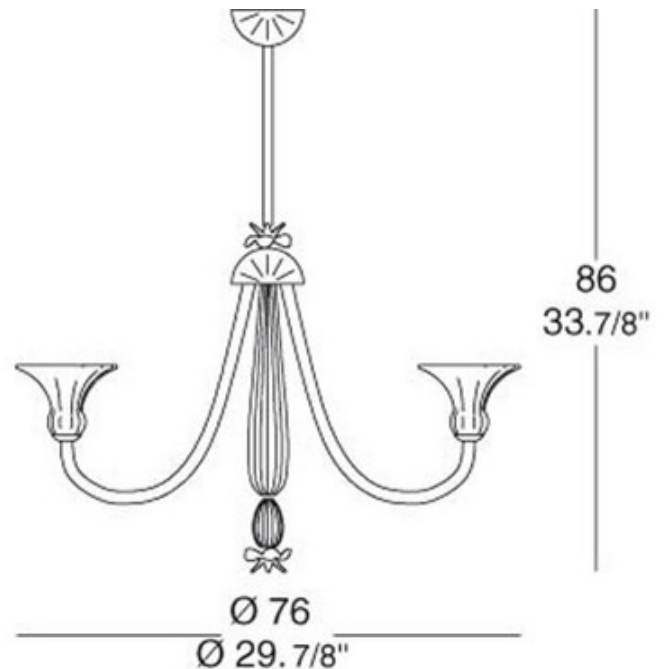

Lightology

488 L6 Chandelier

SPEC #

LEU57135

DESIGNER

Marina Toscano

BRAND

Leucos

DESCRIPTION

488 L6 chandelier features hand made ribbed glass diffusers. Available with amber ribbed glass and 24K gold finish or clear glass with polished chrome finish. Fixture available in 6 and 8 light option as well as a chandelier, wall sconce and ceiling flush mount version. Six 60 watt, 120 volt, G16.5 candelabra base incandescent lamps not included. General light distribution. UL listed. 29.88 inch diameter x 33.88 inch height.

SHADE COLOR	Amber
BODY FINISH	Gold
WATTAGE	360W
DIMMER	Standard 120V
DIMENSIONS	29.88"W x 33.88"H
BULB NOT INCLUDED	
LAMP	6 x G16.5/Candelabra (E12)/60W/120V Incandescent

SPEC #

LEU57135

COMPANY

PROJECT

FIXTURE TYPE