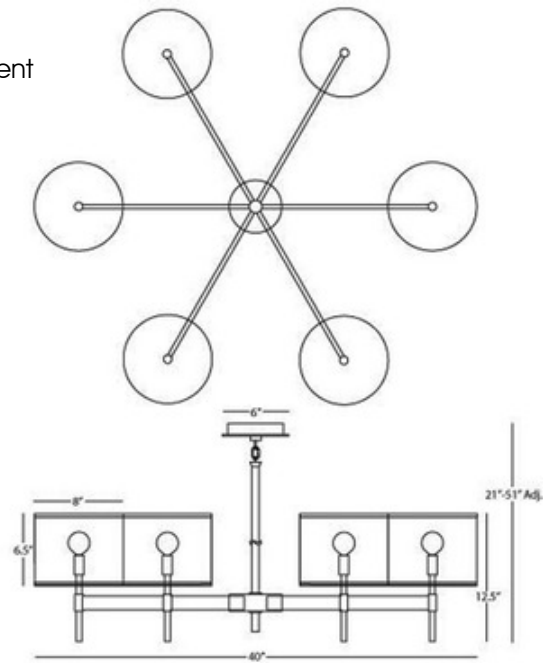

# Echo Chandelier

**Description:**

Echo Chandelier features Fondine fabric shades with a Stainless Steel finish. Six 60 watt, 120 volt, G16.5 type candelabra base incandescent bulbs are required, but not included. Includes 12 feet of cord and three 12 inch and one 6 inch extension rods. UL listed. 40 inch width x 12.5 inch height x 51 inch maximum length.

Shown in: Stainless Steel / Fondine

List Price: \$1118.38  
 Our Price: \$894.70

Shade Color: Fondine  
 Body Finish: Stainless Steel  
 Lamp: 6 x G16.5/Candelabra (E12)/60W/120V Incandescent  
 Wattage: 360W  
 Dimmer: Incandescent  
 Dimensions: 12.5"H x 40"W