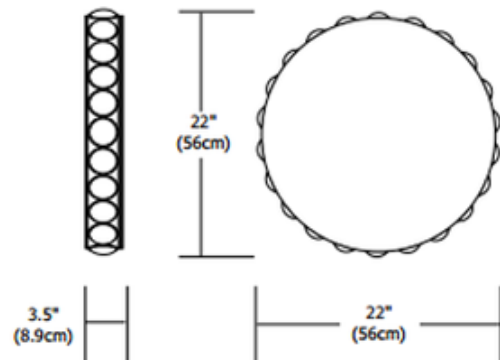

**BRAND**

PureEdge Lighting

**DESCRIPTION**

Marilyn Round Mirror radiates with beauty similar to the glow of the sun and features a chrome finish. Includes six 18 watt, 120 volt E12 candelabra base fluorescent bulbs. Add mirror defogger (DF-RD15) to remove condensation, sold separately. ADA compliant. ETL listed. 22 inch diameter x 3.5 inch depth. 37 pounds.

<b>SHADE COLOR</b>	N/A
<b>BODY FINISH</b>	Chrome
<b>WATTAGE</b>	120W
<b>DIMMER</b>	Standard 120V
<b>DIMENSIONS</b>	22"W x 22"H x 3.5"D
<b>BULB INCLUDED</b>	
<b>LAMP</b>	6 x T3/Candelabra (E12)/20W/120V Krypton Xenon