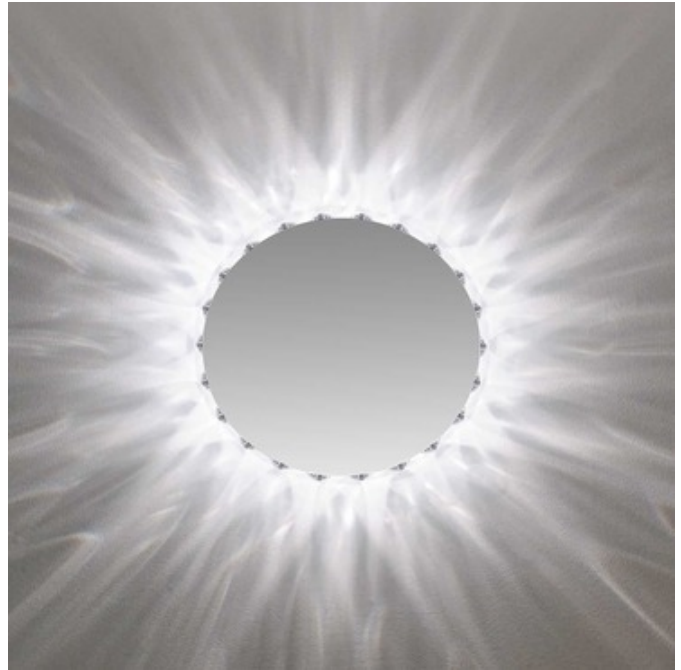

**BRAND**

PureEdge Lighting

**DESCRIPTION**

Marilyn Round Mirror radiates with beauty similar to the glow of the sun and features a chrome finish. Includes six 18 watt, 120 volt E12 candelabra base fluorescent bulbs. Add mirror defogger (DF-RD15) to remove condensation, sold separately. ADA compliant. ETL listed. 22 inch diameter x 3.5 inch depth. 37 pounds.

<b>SHADE COLOR</b>	N/A
<b>BODY FINISH</b>	Chrome
<b>WATTAGE</b>	120W
<b>DIMMER</b>	Standard 120V
<b>DIMENSIONS</b>	22"W x 22"H x 3.5"D
<b>BULB INCLUDED</b>	
<b>LAMP</b>	6 x T3/Candelabra (E12)/20W/120V Krypton Xenon