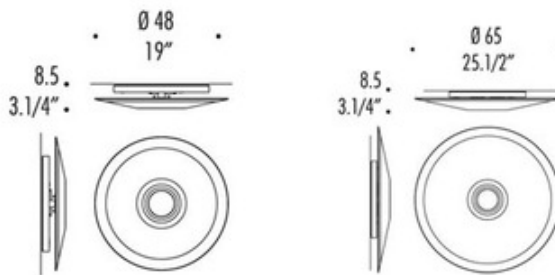

Planet Wall / Ceiling Mount

**Description:**

Planet wall/ceiling mount features a serigraphed satin white glass with translucent edge and a polished chrome finish. Available in a small and large size option. Fixture available with halogen or fluorescent lamping option. Small requires six 40 watt, 120 volt, JCD Type G9 base halogen lamps or one 40 watt, 120 volt, T5 2GX13 base fluorescent lamps not included. Large requires six 40 watt, 120 volt, JCD Type G9 base halogen lamps or one 40 and one 22 watt, 120 volt, T5 2GX13 base fluorescent lamps not included. General light distribution. UL listed. ADA compliant. Small: 19 inch diameter x 3.25 inch depth. Large: 25.5 inch diameter x 3.25 inch depth.

Shown in: Polished Chrome / Satin White

List Price: \$1218.75  
 Our Price: \$975.00

Shade Color: Satin White  
 Body Finish: Polished Chrome  
 Lamp: 6 x JCD/G9/40W/120V Halogen  
 Wattage: 240W  
 Dimmer: Incandescent  
 Dimensions: 3.25"H x 25.5"W