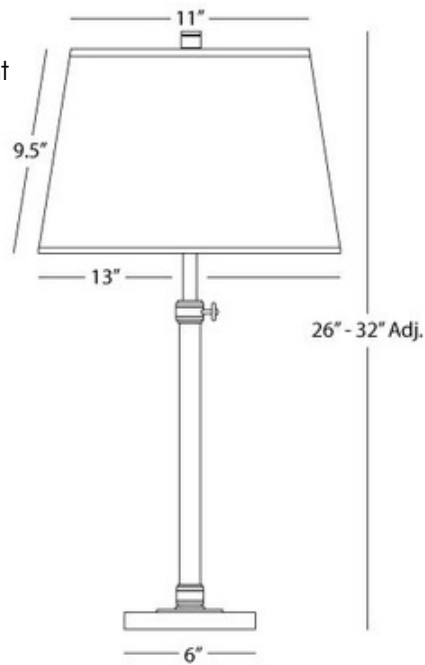

# Bruno Adjustable Column Table Lamp

**Description:**

Bruno Adjustable Column table lamp features a fabric shade and a lead bronze finish with ebonized nickel accents. Shade available in an ivory or gray microfiber empier shade as well as a fondine fabric shade option. Available in an adjustable table and floor lamp, scissor-arm pharmacy wall sconce, wall sconce, table and floor lamp version. Features 3-way switch. One 3-way 120 volt, A19 medium base incandescent lamp not included. General lighting distribution. Base is 6 inches. Shade is 13 inch width x 9.5 inch height. Height adjusts 26 to 32 inches.

Shown in: Lead Bronze / Fondine

List Price: \$242.94  
 Our Price: \$194.35

Shade Color: Fondine  
 Body Finish: Lead Bronze  
 Lamp: 1 x A19 3-Way/Medium (E26)/150W/120V Incandescent  
 Wattage: 150W  
 Dimmer: Included  
 Dimensions: 32"H x 13"W