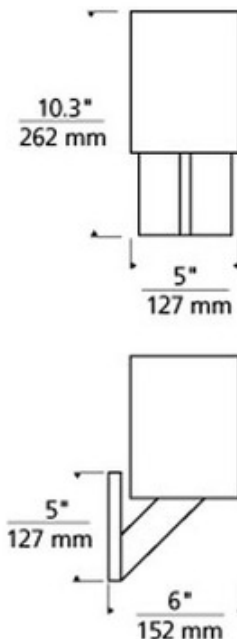

**BRAND** Visual Comfort Modern

**DESCRIPTION**

Sable Square wall sconce features a felt or fabric shade. Felt shade available in camel, charcoal gray and chocolate brown options. Fabric shade available in ivory and stone options. Finish available in antique bronze and satin nickel. Available in a round and square shade option. Fixture available with incandescent or compact fluorescent lighting option. Incandescent is dimmable with standard incandescent dimmer. Mounts to a standard 4 inch square junction box with round plaster ring (provided by electrician). One 40 watt, 120 volt, A19 medium base incandescent lamp or one 18 watt, 120 volt, T2 GU24 base self ballasted compact fluorescent lamp included. Provides ambient and uplight distribution. ETL listed. 5W x 10.3H x 6 inch depth.

<b>SHADE COLOR</b>	Camel Felt
<b>BODY FINISH</b>	Satin Nickel
<b>WATTAGE</b>	40W
<b>DIMMER</b>	Standard 120V
<b>DIMENSIONS</b>	5"W x 10.3"H x 6"D
<b>BULB INCLUDED</b>	
<b>LAMP</b>	1 x A19/Medium (E26)/40W/120V Incandescent

**SPEC #** TLG57412

COMPANY	PROJECT	FIXTURE TYPE	APPROVED BY	DATE