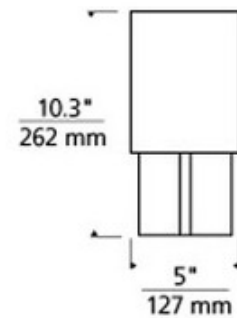

COMPANY	PROJECT	FIXTURE TYPE	APPROVED BY	DATE