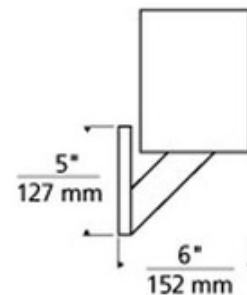

COMPANY	PROJECT	FIXTURE TYPE	APPROVED BY	DATE