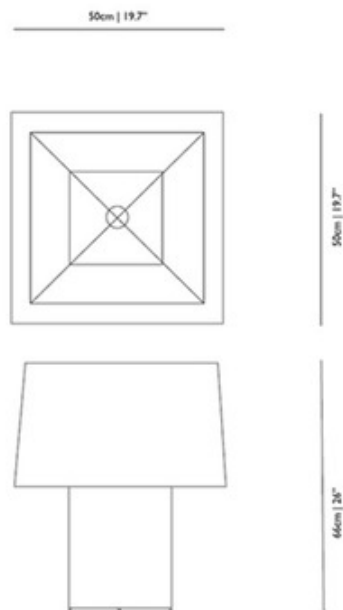

DESIGNER

Marcel Wanders

BRAND

Moooi

DESCRIPTION

Double Square table features pvc/viscose laminate on a metal frame. Available in black or white. Both the shade and body diffuse light. One 60 watt 120 volt A19 type medium base incandescent bulb is required, but not included. Includes 8.2 foot cable with 2 pin plug. On-off switch. General light distribution. UL listed. 19.7 inch width x 19.7 inch depth x 26 inch height.

SHADE COLOR	White
BODY FINISH	N/A
WATTAGE	60W
DIMMER	Standard 120V
DIMENSIONS	19.7"W x 26"H x 19.7"D
BULB NOT INCLUDED	
LAMP	1 x A19/Medium (E26)/60W/120V Incandescent 1 x A19/Medium (E26)/120V LED

SPEC # MOO57426