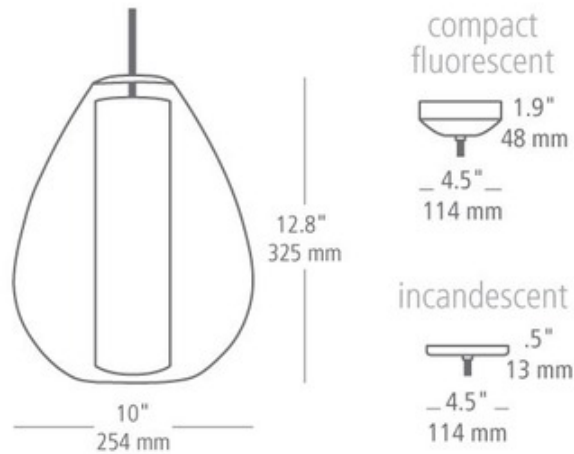

# Miyu Pendant

**Description:**

Miyu Pendant features transparent teardrop glass with a silver leaf band surrounding an opal glass diffuser. Transparent glass available in Dark Brown, Grey and Steel Blue and is finished in Satin Nickel. One 75 watt, 120 volt, BT15 medium base halogen bulb and 6 feet of field cuttable cable included. ETL listed. 10 inch width x 12.8 inch height x 72 inch maximum length.

Shown in: Satin Nickel / Steel Blue

List Price: \$680.00  
 Our Price: \$462.40

Shade Color: Steel Blue  
 Body Finish: Satin Nickel  
 Lamp: 1 x BT15/Medium (E26)/75W/120V Halogen  
 1 x A19/Medium (E26)/120V LED  
 Wattage: 75W  
 Dimmer: Incandescent  
 Dimensions: 72"L x 12.8"H x 10"W