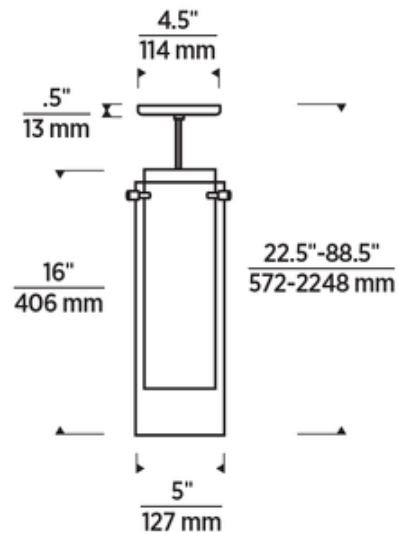

COMPANY	PROJECT	FIXTURE TYPE	APPROVED BY	DATE