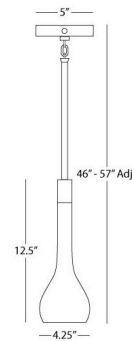

Lightology

lightology.com
866-954-4489
06-09-26

Project: _____

Company: _____

Location: _____ Fixture Type: _____

SPEC #: **RAB57504**

Approved On: _____ Approved By: _____

Axis Mini Pendant

By Robert Abbey

Description

Axis mini pendant features a blackened antique nickel finish with matte black accents or an aged brass finish with cocoa brown accents. Available in a ceiling flush mount, wall sconce, chandelier, suspension, mini pendant, table and floor lamp version. Direct wire only. Includes suspension hardware of 3 pieces of 5/8 x 12 inches, and 1 piece of 5/8 x 6 inch extension rods. One 60 watt, 120 volt, G16.5 candelabra base incandescent lamp not included. General light distribution. Overall height adjusts 46-57 inches. 4.25W x 12.5H.

Specifications

COLOR	N/A
BODY FINISH	Blackened Antique Nickel
WATTAGE	60W
DIMMER	Standard 120V
DIMENSIONS	4.25"W x 12.5"H
BULB NOT INCLUDED	1 x G16.5/Candelabra (E12)/60W/120V Incandescent

Notes: