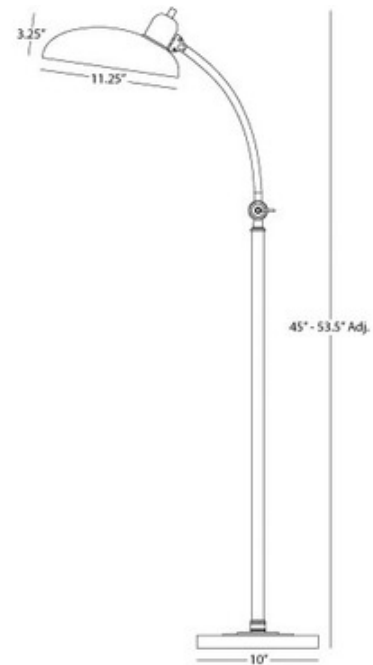

COMPANY	PROJECT	FIXTURE TYPE	APPROVED BY	DATE