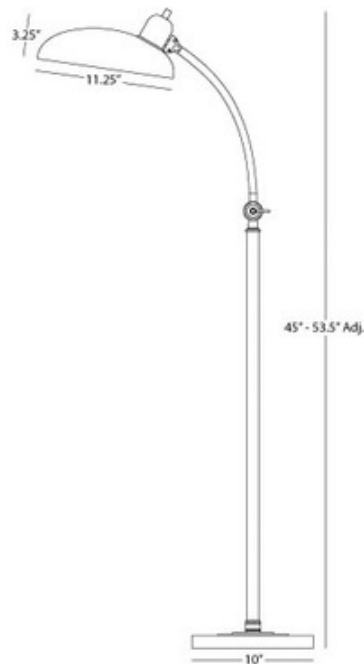

Bruno Adjustable C Arm Task Floor Lamp

Description:

Bruno Adjustable C Arm Task Floor Lamp features a Lead Bronze finish with ebonized nickel accents over metal. Features On/Off switch. One 60 watt, 120 volt, G25 medium base incandescent lamp not included. Base: 10 inch diameter. Shade: 11.25 inch diameter x 3.25 inch height. Height adjusts 45 to 53.5 inches.

Shown in: Lead Bronze

List Price: \$388.13
Our Price: \$310.50

Shade Color: N/A
Body Finish: Lead Bronze
Lamp: 1 x G25/Medium (E26)/60W/120V Incandescent
 1 x G25/Medium (E26)/120V LED
Wattage: 60W
Dimmer: Incandescent
Dimensions: 53.5"H x 11.25"W