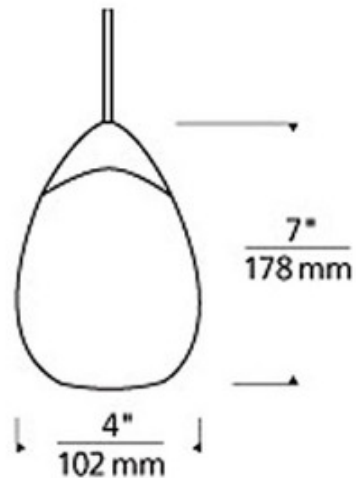

**BRAND**

Visual Comfort Modern

**DESCRIPTION**

The Alina Freejack Pendant features a hand-blown Venetian teardrop shaped glass shade with beautiful clear draw. Compatible for use with 1-circuit Monorail track system or Freejack canopy. Supplied with six feet of field-cutttable suspension cable and a Freejack connector. Freejack canopy required if used as a monopoint, sold separately.

*Shown in: Satin Nickel / Smoke*

|                      |                                       |
|----------------------|---------------------------------------|
| <b>SHADE COLOR</b>   | Smoke                                 |
| <b>BODY FINISH</b>   | Antique Bronze                        |
| <b>WATTAGE</b>       | 50W                                   |
| <b>DIMMER</b>        | Low Voltage Electronic                |
| <b>DIMENSIONS</b>    | 4"W x 7"H                             |
| <b>BULB INCLUDED</b> |                                       |
| <b>LAMP</b>          | 1 x JC/GY6.35 (bipin)/50W/12V Halogen |