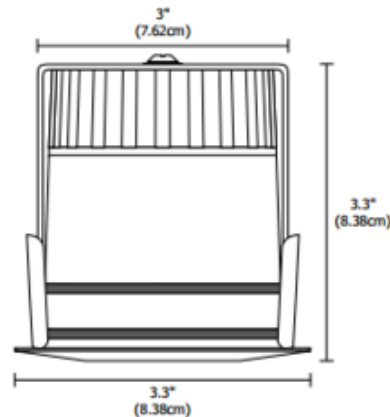

# Sun3C Round 16 Deg LED Ceiling Recessed

Shown in: Satin Aluminum

**List Price:** \$336.00  
**Our Price:** \$268.80

**Shade Color:** N/A  
**Body Finish:** Satin Aluminum  
**Lamp:** 1 x LED/7W/12V LED  
**Wattage:** 7W  
**Dimmer:** Low Voltage Electronic  
**Dimensions:** 3.3"H x 3.3"W

**Technical Information**

**Luminous Flux:** 322 lumens  
**Lumens/Watt:** 46.00  
**Lamp Color:** 2858 K  
**Color Rendering:** 85 CRI  
**Beam Angle:** 16°  
**Lamp Life:** 50000 hours  
**Function:** Wet Location  
**Aperture Shape:** Round  
**Aperture Size:** 3.000"

**Designer:** Gregory Kay

**Description:**

Sun3C 3 Inch Round 16 Degree LED ceiling recessed downlight includes a 12VAC 9.5 system watts/7 LED watt Warm White 2858K color temperature LED, 85CRI, 46 lumens per watt/322 lumens total. Features a 16 degree precise focus and tempered glass lens with marine-grade aluminum beveled edge trim. Available in 16, 23, 36 and 47 degree beam options. Finish in Satin Aluminum. 70 percent lumen maintenance based on 50,000 hours of operation. Perfect for installation in ceilings with a low clearance (3.2 inch depth). Sun3C is rated for outdoor, ocean front, wet location, shower, or indoor applications. Dimmable with a low voltage electronic dimmer. Dims to 12 percent with Lutron Diva DVELV-300P and Lutron Skylark SELV-300P, and 20 percent with Lutron Maestro MAELV-600P. ETL listed. 3.3 inch diameter x 3.3 inch height. Fixture includes a 5 year warranty. Sun3C is constant voltage fixture and it is listed to be used only in ceiling applications and should not be used in floor or wall applications which will damage the fixture and void the warranty. For floor or wall applications use Sun3. A complete fixture consists of a housing and trim. Required Sun3-HS new construction IC rated housing with dimmable electronic power supply included, dimmer control and optional accessories not included.