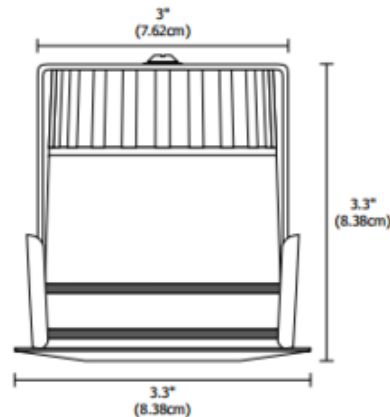

Sun3C Square 16 Deg LED Ceiling Recessed

Shown in: Satin Aluminum

List Price: \$336.00
Our Price: \$268.80

Shade Color: N/A
Body Finish: Satin Aluminum
Lamp: 1 x LED/7W/12V LED
Wattage: 7W
Dimmer: Low Voltage Electronic
Dimensions: 3.3"H x 3.3"W x 3.3"D

Technical Information

Luminous Flux: 322 lumens
Lumens/Watt: 46.00
Lamp Color: 2858 K
Color Rendering: 85 CRI
Beam Angle: 16°
Lamp Life: 50000 hours
Function: Wet Location
Aperture Shape: Square
Aperture Size: 3.000"

Designer: Gregory Kay

Description:

Sun3C 3 Inch Square 16 Degree LED ceiling recessed downlight includes a 12VAC 9.5 system watts/7 LED watt Warm White 2858K color temperature LED, 85CRI, 46 lumens per watt/322 lumens total. Features a 16 degree precise focus and tempered glass lens with marine-grade aluminum beveled edge trim. Available in 16, 23, 36 and 47 degree beam options. Finish in Satin Aluminum. 70 percent lumen maintenance based on 50,000 hours of operation. Perfect for installation in ceilings with a low clearance (3.2 inch depth). Sun3C is rated for outdoor, ocean front, wet location, shower, or indoor applications. Dimmable with a low voltage electronic dimmer. Dims to 12 percent with Lutron Diva DVELV-300P and Lutron Skylark SELV-300P, and 20 percent with Lutron Maestro MAELV-600P. ETL listed. 3.3 inch width x 3.3 inch depth x 3.3 inch height. Fixture includes a 5 year warranty. Sun3C is constant voltage fixture and it is listed to be used only in ceiling applications and should not be used in floor or wall applications which will damage the fixture and void the warranty. For floor or wall applications use Sun3. A complete fixture consists of a housing and trim. Required Sun3-HS new construction IC rated housing with dimmable electronic power supply, remote dimmer, control, and optional