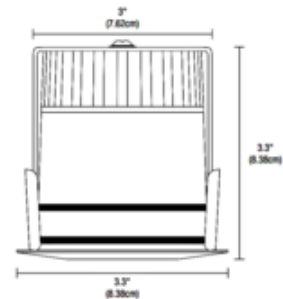

COMPANY	PROJECT	FIXTURE TYPE	APPROVED BY	DATE