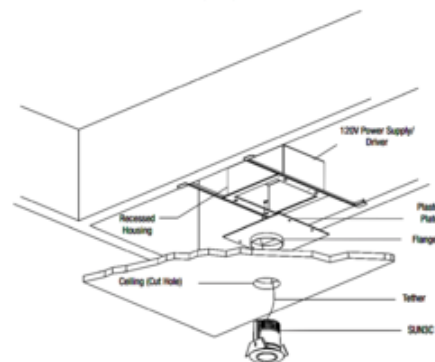

COMPANY	PROJECT	FIXTURE TYPE	APPROVED BY	DATE