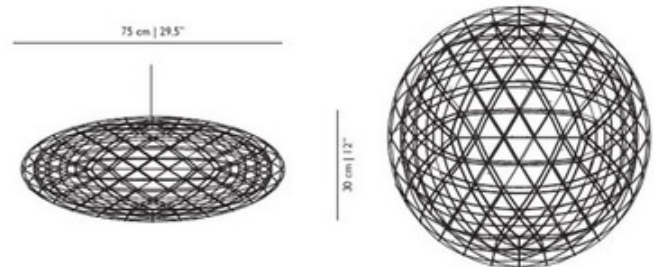

COMPANY	PROJECT	FIXTURE TYPE	APPROVED BY	DATE