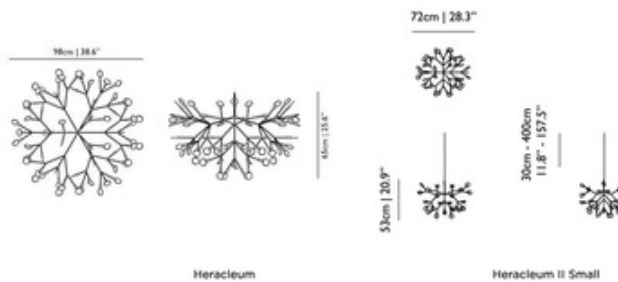

Technical Information

Luminous Flux: 369 lumens
Lumens/Watt: 1,677.27
Lamp Color: 2700 K
Color Rendering: 85 CRI

Product Number: MO057677			
Company:		Fixture Type:	Date: Feb 20, 2018
Project:		Approved By:	

#1330SU-HERACLE-039L1-WHCO

Fax: (773) 883-6131

Phone: 866-954-4489

Address: 1718 W. Fullerton Ave. Chicago IL 60614

www.lightology.com