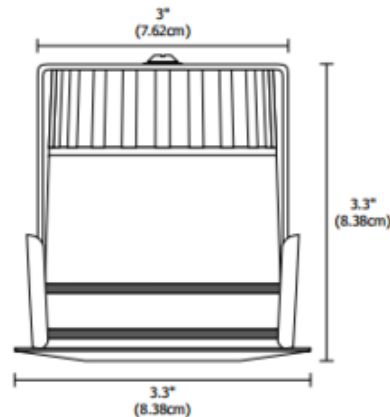

# Sun3C Square 36 Deg LED Ceiling Recessed

Shown in: Satin Aluminum

**List Price:** \$336.00  
**Our Price:** \$268.80

**Shade Color:** N/A  
**Body Finish:** Satin Aluminum  
**Lamp:** 1 x LED/7W/12V LED  
**Wattage:** 7W  
**Dimmer:** Low Voltage Electronic  
**Dimensions:** 3.3"H x 3.3"W x 3.3"D

**Technical Information**

**Luminous Flux:** 322 lumens  
**Lumens/Watt:** 46.00  
**Lamp Color:** 2858 K  
**Color Rendering:** 85 CRI  
**Beam Angle:** 36°  
**Lamp Life:** 50000 hours  
**Function:** Wet Location  
**Aperture Shape:** Square  
**Aperture Size:** 3.000"

**Designer:** Gregory Kay

**Description:**

Sun3C 3 Inch Square 36 Degree LED ceiling recessed downlight includes a 12VAC 9.5 system watts/7 LED watt Warm White 2858K color temperature LED, 85CRI, 46 lumens per watt/322 lumens total. Features a 16 degree precise focus and tempered glass lens with marine-grade aluminum beveled edge trim. Available in 16, 23, 36 and 47 degree beam options. Finish in Satin Aluminum. 70 percent lumen maintenance based on 50,000 hours of operation. Perfect for installation in ceilings with a low clearance (3.2 inch depth). Sun3C is rated for outdoor, ocean front, wet location, shower, or indoor applications. Dimmable with a low voltage electronic dimmer. Dims to 12 percent with Lutron Diva DVELV-300P and Lutron Skylark SELV-300P, and 20 percent with Lutron Maestro MAELV-600P. ETL listed. 3.3 inch width x 3.3 inch depth x 3.3 inch height. Fixture includes a 5 year warranty. Sun3C is constant voltage fixture and it is listed to be used only in ceiling applications and should not be used in floor or wall applications which will damage the fixture and void the warranty. For floor or wall applications use Sun3. A complete fixture consists of a housing and trim. Required Sun3-HS new construction IC rated housing with dimmable electronic power supply, remote dimmer, control, and optional...