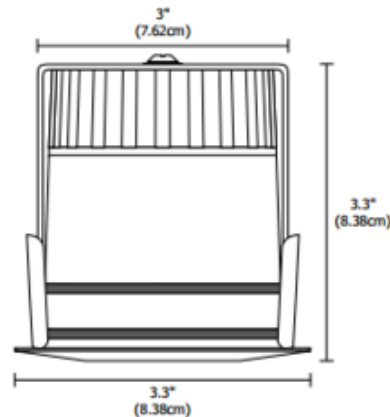

# Sun3C Round 47 Deg LED Ceiling Recessed

Shown in: Satin Aluminum

**List Price:** \$336.00  
**Our Price:** \$268.80

**Shade Color:** N/A  
**Body Finish:** Satin Aluminum  
**Lamp:** 1 x LED/7W/12V LED  
**Wattage:** 7W  
**Dimmer:** Low Voltage Electronic  
**Dimensions:** 3.3"H x 3.3"W

**Technical Information**

**Luminous Flux:** 322 lumens  
**Lumens/Watt:** 46.00  
**Lamp Color:** 2858 K  
**Color Rendering:** 85 CRI  
**Beam Angle:** 47°  
**Lamp Life:** 50000 hours  
**Function:** Wet Location  
**Aperture Shape:** Round  
**Aperture Size:** 3.000"

**Designer:** Gregory Kay

**Description:**

Sun3C 3 Inch Round 47 Degree LED ceiling recessed downlight includes a 12VAC 9.5 system watts/7 LED watt Warm White 2858K color temperature LED, 85CRI, 46 lumens per watt/322 lumens total. Features a 16 degree precise focus and tempered glass lens with marine-grade aluminum beveled edge trim. Available in 16, 23, 36 and 47 degree beam options. Finish in Satin Aluminum. 70 percent lumen maintenance based on 50,000 hours of operation. Perfect for installation in ceilings with a low clearance (3.2 inch depth). Sun3C is rated for outdoor, ocean front, wet location, shower, or indoor applications. Dimmable with a low voltage electronic dimmer. Dims to 12 percent with Lutron Diva DVELV-300P and Lutron Skylark SELV-300P, and 20 percent with Lutron Maestro MAELV-600P. ETL listed. 3.3 inch diameter x 3.3 inch height. Fixture includes a 5 year warranty. Sun3C is constant voltage fixture and it is listed to be used only in ceiling applications and should not be used in floor or wall applications which will damage the fixture and void the warranty. For floor or wall applications use Sun3. A complete fixture consists of a housing and trim. Required Sun3-HS new construction IC rated housing with dimmable electronic power supply included, dimmer control and optional accessories not included.