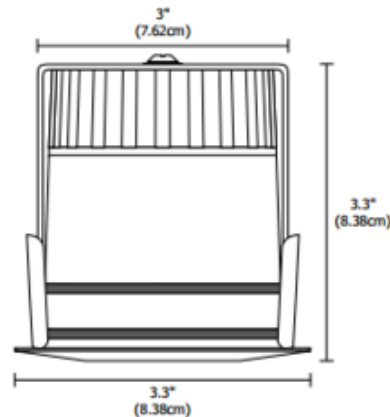

# Sun3C Square 47 Deg LED Ceiling Recessed

Shown in: Satin Aluminum

**List Price:** \$336.00  
**Our Price:** \$268.80

**Shade Color:** N/A  
**Body Finish:** Satin Aluminum  
**Lamp:** 1 x LED/7W/12V LED  
**Wattage:** 7W  
**Dimmer:** Low Voltage Electronic  
**Dimensions:** 3.3"H x 3.3"W x 3.3"D

**Technical Information**

**Luminous Flux:** 322 lumens  
**Lumens/Watt:** 46.00  
**Lamp Color:** 2858 K  
**Color Rendering:** 85 CRI  
**Beam Angle:** 47°  
**Lamp Life:** 50000 hours  
**Function:** Wet Location  
**Aperture Shape:** Square  
**Aperture Size:** 3.000"

**Designer:** Gregory Kay

**Description:**

Sun3C 3 Inch Square 47 Degree LED ceiling recessed downlight includes a 12VAC 9.5 system watts/7 LED watt Warm White 2858K color temperature LED, 85CRI, 46 lumens per watt/322 lumens total. Features a 16 degree precise focus and tempered glass lens with marine-grade aluminum beveled edge trim. Available in 16, 23, 36 and 47 degree beam options. Finish in Satin Aluminum. 70 percent lumen maintenance based on 50,000 hours of operation. Perfect for installation in ceilings with a low clearance (3.2 inch depth). Sun3C is rated for outdoor, ocean front, wet location, shower, or indoor applications. Dimmable with a low voltage electronic dimmer. Dims to 12 percent with Lutron Diva DVELV-300P and Lutron Skylark SELV-300P, and 20 percent with Lutron Maestro MAELV-600P. ETL listed. 3.3 inch width x 3.3 inch depth x 3.3 inch height. Fixture includes a 5 year warranty. Sun3C is constant voltage fixture and it is listed to be used only in ceiling applications and should not be used in floor or wall applications which will damage the fixture and void the warranty. For floor or wall applications use Sun3. A complete fixture consists of a housing and trim. Required Sun3-HS new construction IC rated housing with dimmable electronic power supply, remote dimmer, control, and optional...