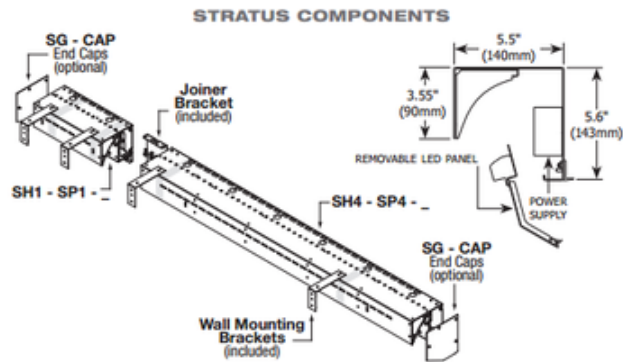

Stratus Outdoor 4200K Wall Grazer

Description:

Stratus IP46 Outdoor Wet Location 4200K Linear Wall Grazer is a specification grade fixture for recessed or surface mount cove applications. Includes a Non-IC housing for use in new construction residential and commercial, and remodel applications. Available in 1 foot and 4 foot lengths in Warm White 2800K, 83CRI, or Cool White 4200K, 80CRI, color temperature, as well as an RGB option. 1 foot length includes 13 watts LED, 804 lumens, and 4 foot length includes 57 watts, 2894 lumens. Rated average life of 50,000 hours at 70 percent lumen maintenance. Includes housing with field replaceable LED, 120-277V 50-60Hz power supply, wall mounting brackets and joiner bracket. End cap accessory available, sold separately. Dimmable with tested Philips Lightolier Sunrise 0-10V SR1200ZTUNV dimmer, sold separately. ETL listed. IP46 rated for outdoor wet locations. Fixture includes a 3 year warranty. Product is built to order.

Shown in: Aluminum

List Price: \$1508.00
 Our Price: \$1206.40

Shade Color: N/A
 Body Finish: Aluminum
 Lamp: 1 x LED/13W/120V LED
 Wattage: 13W
 Dimmer: Dimmable
 Dimensions: 12"L x 5.6"H x 5.5"D

Technical Information

Luminous Flux: 804 lumens
 Lumens/Watt: 61.85
 Lamp Color: 4200 K
 Color Rendering: 80 CRI
 Lamp Life: 50000 hours

| | | | |
|---------------------------------|--|---------------|--------------------|
| Product Number: EDG57695 | | | |
| Company: | | Fixture Type: | Date: Feb 19, 2018 |
| Project: | | Approved By: | |