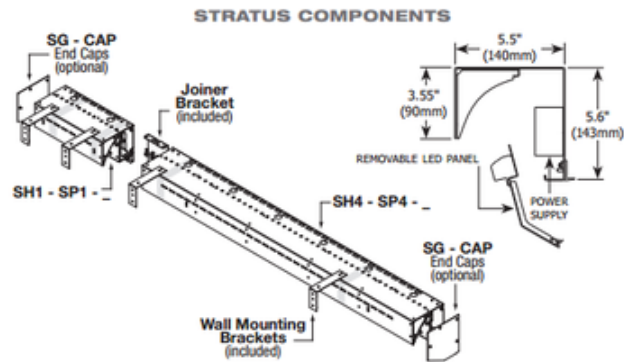

# Stratus RGB Wall Grazer

**Description:**

Stratus Indoor RGB Linear Wall Grazer is a specification grade fixture for recessed or surface mount cove applications. Includes a Non-IC housing for use in new construction residential and commercial, and remodel applications. Available in 1 foot and 4 foot lengths in RGB (red, blue, green), as well as Warm White 2800K, 83CRI, or Cool White 4200K, 80CRI, color temperature. Available in a 1 foot or 4 foot lengths. Includes housing with field replaceable LED module, 120-277V, RGB power supply, wall mounting brackets and joiner bracket. End cap accessory available, sold separately. Can be controlled with Color Dial controller (CDP), Touch Screen controller (CTP) or a CDMX1-RGBW touch controller, sold separately. ETL listed. For use in indoor damp locations. Fixture includes a 3 year warranty. Product is built to order.

Shown in: Aluminum

List Price: \$1460.00  
 Our Price: \$1168.00

Shade Color: N/A  
 Body Finish: Aluminum  
 Lamp: 1 x LED/13W/120V LED  
 Wattage: 13W  
 Dimmer: N/A  
 Dimensions: 12"L x 5.6"H x 5.5"D

Technical Information  
 Lamp Life: 50000 hours

Product Number: <b>EDG57704</b>			
Company:		Fixture Type:	Date: Feb 18, 2018
Project:		Approved By:	

#1615WG-STRATUS-012L1-XXAL

Fax: (773) 883-6131

Phone: 866-954-4489