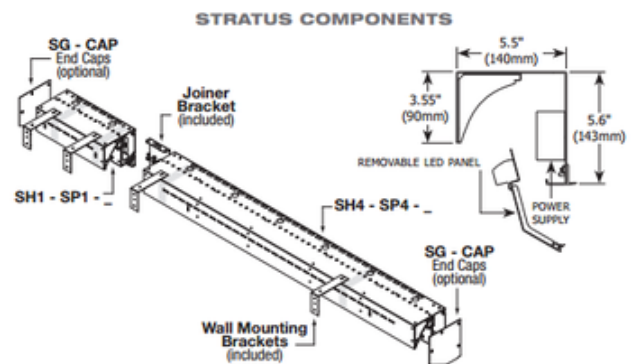

Technical Information

LAMP LIFE	50000 hours

SPEC #	EDG57705

COMPANY	PROJECT	FIXTURE TYPE	APPROVED BY	DATE