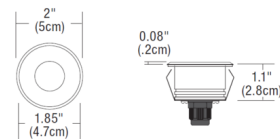

### Description

Miniport LED Surface Trim Step Light features a 16 degree precise focus and tempered glass lens with a stainless steel, round beveled edge trim. Includes 1 total watt with driver 12VAC LED, 3000K color temperature, 93CRI, 47 lumens. Miniport is compatible with TE-60L-12 (120 volt input, 12 volt AC output) power supply, sold separately. Can be recessed into a wall or floor using a Miniport junction box which mounts to an octagon box or outdoor wet location electrical box, sold separately. Miniport junction box only needed when recess mounted. ETL listed. 5 year warranty. Required power supply, junction box, dimmer control, and optional accessories sold separately.

### Specifications

COLOR	N/A
BODY FINISH	Stainless Steel
WATTAGE	1W
DIMMER	Low Voltage Electronic
DIMENSIONS	2"W x 1.1"D
INTEGRATED LED MODULE	1 x LED/1W/12V LED

### Technical Information

BEAM ANGLE	16°
COLOR RENDERING	93 CRI
LAMP COLOR	3000K
LUMENS/WATT	47.00
LUMINOUS FLUX	47 lumens

Shown in stainless steel

Indoor Octagon Junction Box  
Supplied by Electrician

CLICK TO VIEW PRODUCT