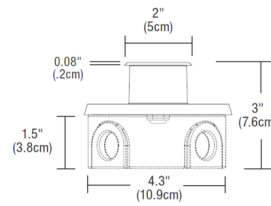

Indoor Octagon Junction Box
Supplied by Electrician