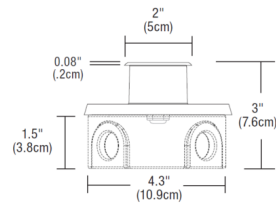

Indoor Octagon Junction Box
Supplied by Electrician