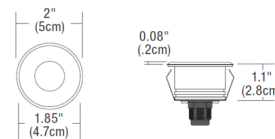

Shown in stainless steel