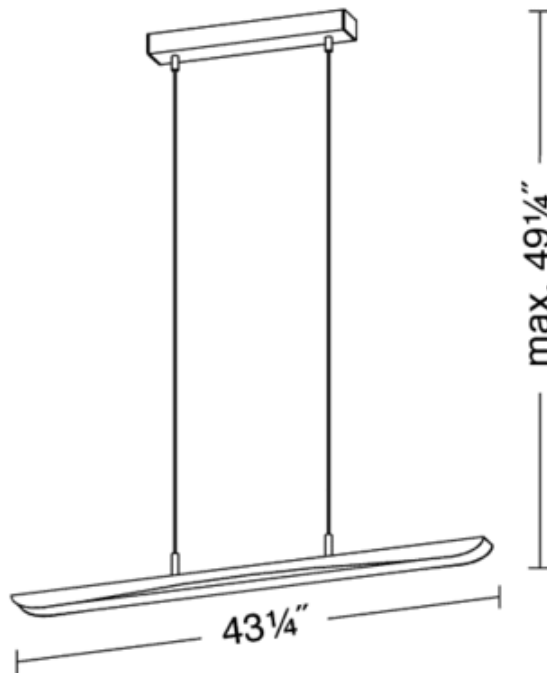

# 9630 LED Linear Suspension

**Description:**

9630 LED linear suspension features a satin nickel, chrome or hand-brushed old bronze finish. 1242 lumens. 3000K color temperature. Includes 54 warm white LED's totalling 28 watts. General light distribution. 43.25 inch length x 49.25 inch height.

Shown in: Satin Nickel

List Price: \$2997.50  
 Our Price: \$2398.00

Shade Color: N/A  
 Body Finish: Satin Nickel  
 Lamp: 54 x LED/0.52W/12V LED  
 Wattage: 28.08W  
 Dimmer: Low Voltage Electronic  
 Dimensions: 43.25"L x 49.25"H

**Technical Information**

Luminous Flux: 1242 lumens  
 Lumens/Watt: 2,388.46  
 Lamp Color: 3000 K

Product Number: <b>HLK57741</b>			
Company:		Fixture Type:	Date: Feb 22, 2018
Project:		Approved By:	

#0815LS-9630-044L1-OOSN