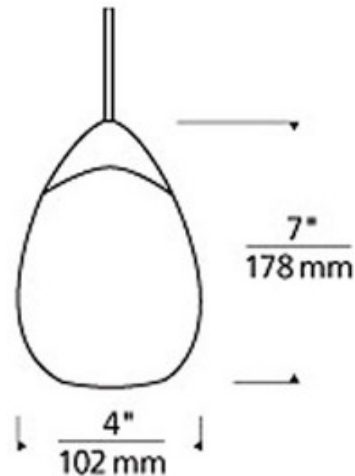

Product Number: TLG57746			
Company:		Fixture Type:	Date: Feb 23, 2018
Project:		Approved By:	

#2002FJ-ALINA-004L1-SMSN

Fax: (773) 883-6131

Phone: 866-954-4489

Address: 1718 W. Fullerton Ave. Chicago IL 60614

www.Lightology.com