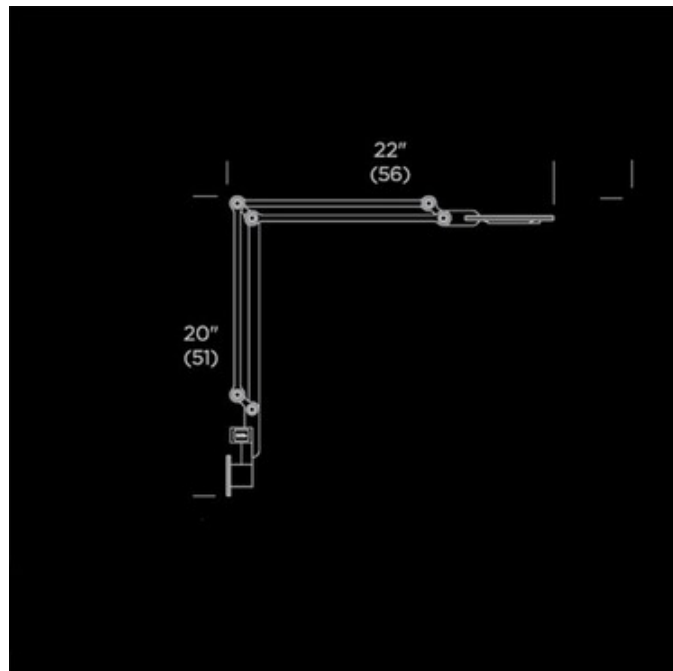

Link Medium Wall Mount

Designer: Pablo Pardo

Description:

The Link Medium Wall Mount incorporates advanced LED lighting to balance performance and style in task lighting making it perfect in any room. Body swivels 360 degrees from the base and head tilts 180 degrees. Finish available in silver, white, black, grey, orange and green. Also available in a small and medium floor, table, clamp mount and wall mount versions. Rated average life of 25,000 hours. 99 high output LED array totaling 7.5 watts is included. Includes 9 foot cord with detachable power adapter. Directional light distribution. UL listed. Head measures 2 inches. Maximum arm reach adjustable to 36 inches. 2 inch width x 20 inch height x 22 inch length.

Shown in: Black

List Price: \$569.97
Our Price: \$379.98

Shade Color: N/A
Body Finish: Black
Lamp: 1 x LED/7.5W/120V LED
Wattage: 7.5W
Dimmer: N/A
Dimensions: 22"L x 20"H x 2"W

Technical Information

Lamp Color: 3300 K
Lamp Life: 25000 hours