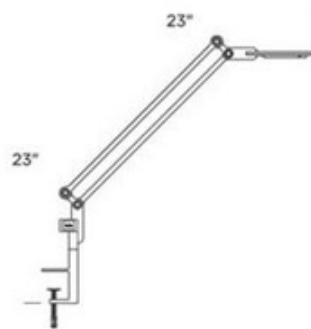

Link Small Wall Mount

Shown in: Black

List Price: \$539.97
Our Price: \$359.98

Shade Color: N/A
Body Finish: Black
Lamp: 1 x LED/7.5W/120V LED
Wattage: 7.5W
Dimmer: N/A
Dimensions: 22"L x 20"H x 2"W

Technical Information

Lamp Color: 3300 K
Lamp Life: 25000 hours

Designer: Pablo Pardo

Description:

The Link Small Wall Mount incorporates advanced LED lighting to balance performance and style in task lighting making it perfect in any room. Body swivels 360 degrees from the base and head tilts 180 degrees. Finish available in silver, white, black, grey, orange and green. Also available in a small and medium floor, table, clamp mount and wall mount versions. Rated average life of 25,000 hours. 99 high output LED array totaling 7.5 watts is included. Includes 9 foot cord with detachable power adapter. Switch included on head. Directional light distribution. UL listed. Head measures 2 inches. Maximum arm reach adjustable to 26.5 inches. 2 inch width x 20 inch height x 22 inch length.

Product Number: PBL57790			
Company:		Fixture Type:	Date: Feb 24, 2018
Project:		Approved By:	

#1608WR-LINK-002L1-BKBK

Phone: 866-954-4489 Fax: (773) 883-6131

Address: 1718 W. Fullerton Ave. Chicago IL 60614