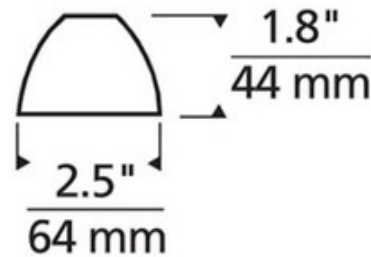

Tinkerbell Shade with Integrated Lens Holder

Description:

Tinkerbell metal shade with integral louver lens holder is available in Antique Bronze or Satin Nickel finish. Can hold up to two lenses or louvers, sold separately. Antique Bronze, MR16 of up to 35 watts. Satin Nickel MR16 of up to 50 watts. Available for use on Freejack Aero, Helios, Tilt and Torpedo Pendant, sold separately ETL listed. 2.5 inch diameter x 1.8 inch height.

Shown in: Antique Bronze

List Price: \$65.00
 Our Price: \$52.00

Shade Color: N/A
 Body Finish: Antique Bronze
 Lamp: N/A
 Wattage: N/A
 Dimmer: N/A
 Dimensions: 1.8"H x 2.5"W

Product Number: TLG57954			
Company:		Fixture Type:	Date: Feb 25, 2018
Project:		Approved By:	