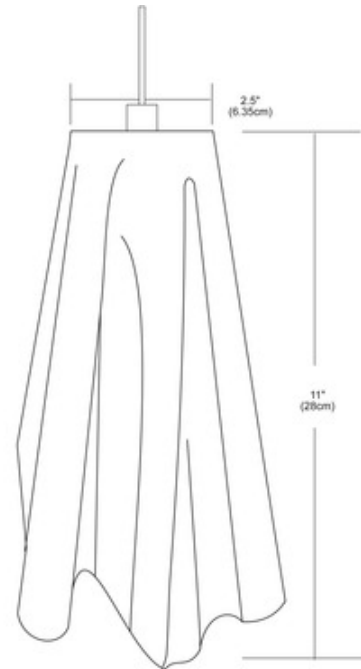

BRAND PureEdge Lighting

DESCRIPTION

FJ Mata Hari 3 glistens with a cloth metal shade. Finish available in silver, or platinum color. Includes eight feet of field-cuttable coaxial cable. System compatibility includes monorail, monorail 2 circuit, any fast jack power canopy or track transformer (sold separately). One 50 watt, 24 volt, MR16 GU5.3 halogen lamp included. General light distribution. ETL listed.

SHADE COLOR	Silver
BODY FINISH	Satin Nickel
WATTAGE	50W
DIMMER	Dimmable
DIMENSIONS	2.5"W x 11"H
BULB INCLUDED	
LAMP	MR16/Bipin/50W/24V Halogen

SPEC # EDG57971

COMPANY	PROJECT	FIXTURE TYPE	APPROVED BY	DATE