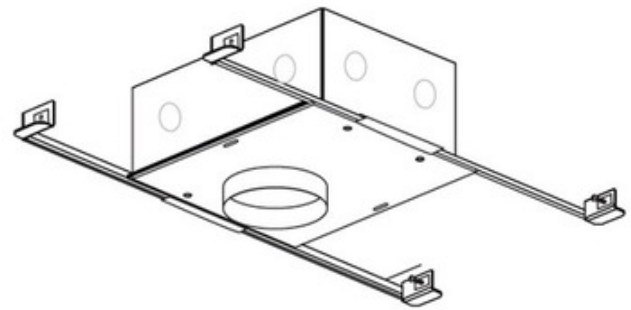

BRAND PureEdge Lighting

DESCRIPTION

The Sun3C New Construction IC Rated Housing is designed for use with the Sun3C Indoor/Outdoor LED Ceiling Light for ceiling recessed applications only. Includes a dimmable electronic power supply, dimmable to 12 percent with an ELV dimmer. Note: A complete fixture requires a housing and trim, sold separately.

Shown in: Satin Aluminum

TRIM COLOR	N/A
BODY FINISH	Satin Aluminum
WATTAGE	7.5W
DIMMER	Low Voltage Electronic
DIMENSIONS	7.47"W x 3.2"H x 6.69"D
BULB NOT INCLUDED	
LAMP	LED/7.5W/120V LED

Technical Information

CEILING TYPE	Drywall with Trim
HOUSING TYPE	New construction IC
HOUSING HEIGHT	4"

SPEC # EDG57986

COMPANY	PROJECT	FIXTURE TYPE	APPROVED BY	DATE