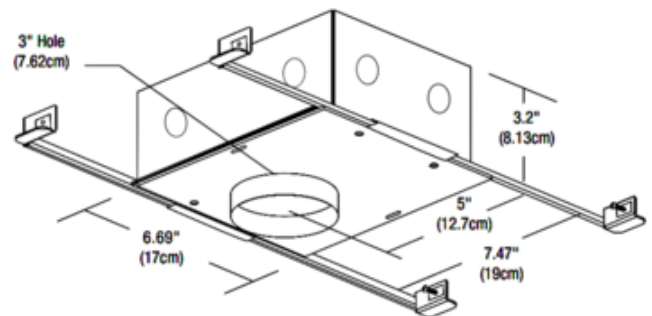

BRAND PureEdge Lighting

DESCRIPTION

The Sun3C New Construction IC Rated Housing is designed for use with the Sun3C Indoor/Outdoor LED Ceiling Light for ceiling recessed applications only. Includes a dimmable electronic power supply, dimmable to 12 percent with an ELV dimmer. Note: A complete fixture requires a housing and trim, sold separately.

Shown in: Satin Aluminum

TRIM COLOR	N/A
BODY FINISH	Satin Aluminum
WATTAGE	7.5W
DIMMER	Low Voltage Electronic
DIMENSIONS	7.47"W x 3.2"H x 6.69"D
BULB NOT INCLUDED	
LAMP	LED/7.5W/120V LED

Technical Information

CEILING TYPE	Drywall with Trim
HOUSING TYPE	New construction IC
HOUSING HEIGHT	4"

SPEC # EDG57986

COMPANY	PROJECT	FIXTURE TYPE	APPROVED BY	DATE