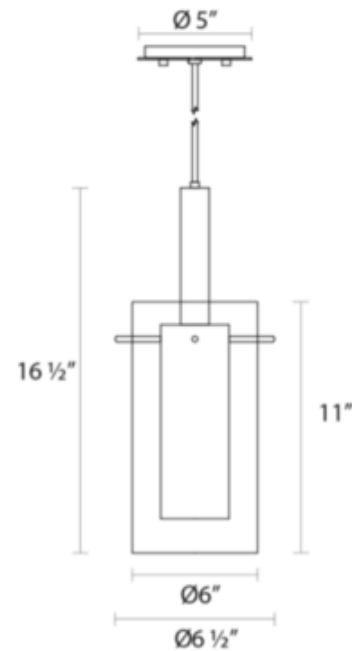

**DESIGNER**

Robert Sonneman

**BRAND**

SONNEMAN - A Way of Light

**DESCRIPTION**

Zylinder pendant features a Clear glass cylinder shade with a Black and Chrome finish. One 60 watt, 120 volt, T10 medium base halogen lamp is required, but not included.

<b>SHADE COLOR</b>	Clear
<b>BODY FINISH</b>	Chrome / Black
<b>WATTAGE</b>	60W
<b>DIMMER</b>	Standard 120V
<b>DIMENSIONS</b>	6.5"W x 16.5"H
<b>BULB NOT INCLUDED</b>	
<b>LAMP</b>	1 x T10/Medium (E26)/60W/120V Incandescent 1 x T10/Medium (E26)/120V LED

*Technical Information*

<b>PRODUCT DIMENSIONS</b>	Cord Length: 120"
---------------------------	-------------------

<b>SPEC #</b>	SON57994
---------------	----------

COMPANY	PROJECT	FIXTURE TYPE	APPROVED BY	DATE