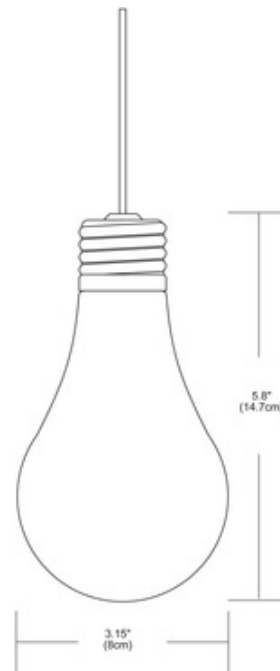

COMPANY	PROJECT	FIXTURE TYPE	APPROVED BY	DATE