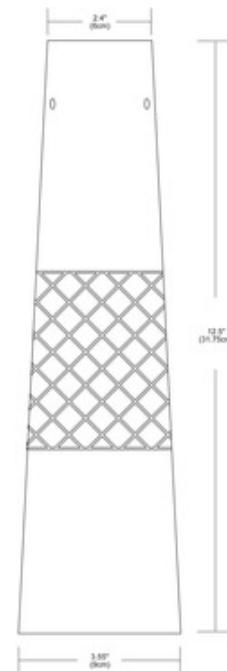

BRAND PureEdge Lighting

DESCRIPTION

FJ Night Pendant features a Black or White conical shade. The shade features crossed lines in the middle allowing light to shine through. Finish available in Satin Nickel. Includes eight feet of field-cutttable coaxial cable. System compatibility includes monorail or fast jack power canopy, sold separately. General light distribution. ETL listed. One 35 watt 12 volt IR JC GY6.35 bipin halogen lamp included. 3.55 inch diameter x 12.5 inch height x 108.5 inch overall length.

SHADE COLOR	Black
BODY FINISH	Satin Nickel
WATTAGE	35W
DIMMER	Dimmable
DIMENSIONS	3.55"W x 12.5"H
BULB INCLUDED	
LAMP	1 x JC/GY6.35 (bipin)/35W/12V Halogen

SPEC # EDG58176

COMPANY	PROJECT	FIXTURE TYPE	APPROVED BY	DATE