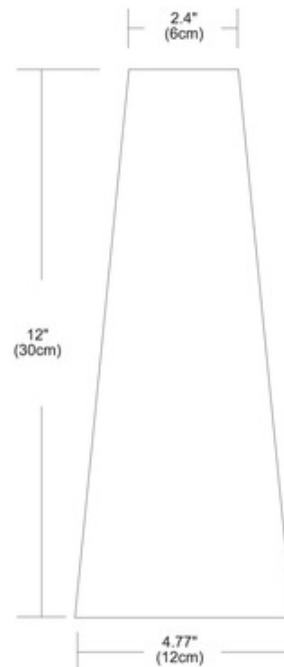

COMPANY

PROJECT

FIXTURE TYPE

APPROVED BY

DATE