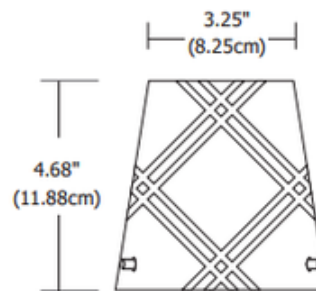

Product Number: EDG58239			
Company:		Fixture Type:	Date: Feb 22, 2018
Project:		Approved By:	

#1200FJ-CROSSRD-012X1-SLSN

Fax: (773) 883-6131

Phone: 866-954-4489

Address: 1718 W. Fullerton Ave. Chicago IL 60614

www.Lightology.com