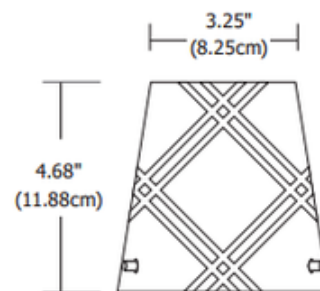

BRAND PureEdge Lighting

DESCRIPTION

FJ Crossroads pendant features a glass cone shade with double groove lines for light to shine through. Available in a Black shade with a Satin Nickel finish. Includes eight feet of field-cuttable coaxial cable. System compatibility includes monorail, or any fast jack power canopy or track transformer (sold separately). One 50 watt, 12 volt, JC GY6.35 bi-pin xenon lamp included. General light distribution. ETL listed. Note: Limited quantities available.

SHADE COLOR	Silver
BODY FINISH	Satin Nickel
WATTAGE	50W
DIMMER	Dimmable
DIMENSIONS	4.7"W x 4.68"H
BULB INCLUDED	
LAMP	T5/GY6.35 (bipin)/50W/12V Halogen

SPEC # EDG58239

COMPANY	PROJECT	FIXTURE TYPE	APPROVED BY	DATE