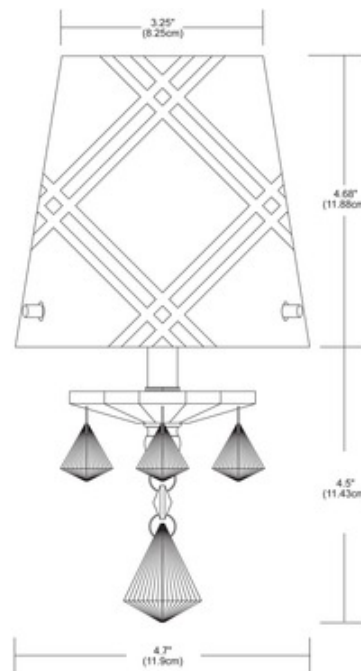

# FJ Kings Crossing Pendant 12V

**Description:**

FJ Kings Crossing features a cone glass shade with double groove lines for the light to shine through and a set of crystals hanging from the center. Shade available in Black Gold or Silver with Satin Nickel finish. Includes eight feet of field-cutable coaxial cable and fast jack connector. Canopy options available, sold separately. General light distribution. ETL listed. One 50 watt 12 volt JC GY6.35 bi-pin halogen lamp included. 4.7 inch diameter x 9.18 inch height. Limited quantities available.

Shown in: Satin Nickel / Silver

**List Price:** \$126.05  
**Our Price:** \$75.63

**Shade Color:** Silver  
**Body Finish:** Satin Nickel  
**Lamp:** 1 x JC/GY6.35 (bipin)/50W/12V Halogen  
**Wattage:** 50W  
**Dimmer:** Dimmable  
**Dimensions:** 9.18"H x 4.7"W