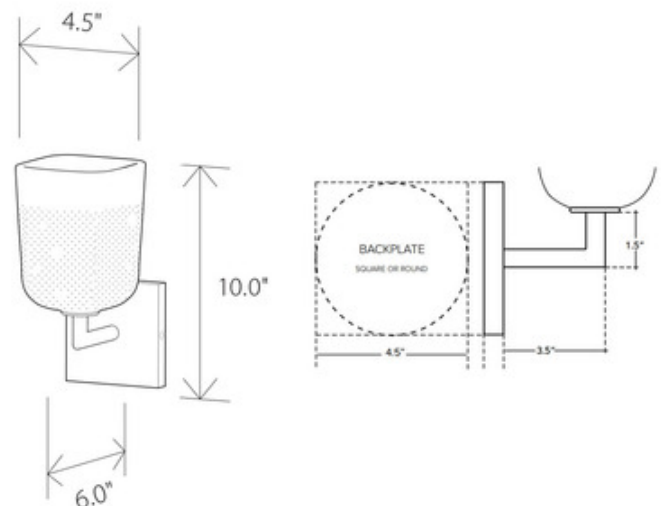

DESIGNER Caleb Siemon & Carmen Salazar
BRAND Siemon & Salazar

DESCRIPTION

The Clear Bubble Square Wall Sconce brings a classic beauty to your interior space. The proximity of the shade to the wall allows for unique light shadows across your room. Made in California and signed by Caleb and Carmen. Note: Each piece is hand blown and shaped. No molds are used, and each glass shape is unique. Dimensions, weights, and color will vary slightly.

Shown in: Satin Nickel / Clear Bubble

SHADE COLOR	Clear Bubble
BODY FINISH	Satin Nickel
WATTAGE	4W
DIMMER	Standard 120V
DIMENSIONS	4.5"W x 10"H x 6"D
BULB INCLUDED	
LAMP	1 x B10/Candelabra (E12)/4W/120V LED 1 x B10/Candelabra (E12)/120V LED

Technical Information

LUMINOUS FLUX	350 lumens
LUMENS/WATT	87.50
LAMP COLOR	2700K
COLOR RENDERING	90 CRI

SPEC # SSA58438

COMPANY	PROJECT	FIXTURE TYPE	APPROVED BY	DATE