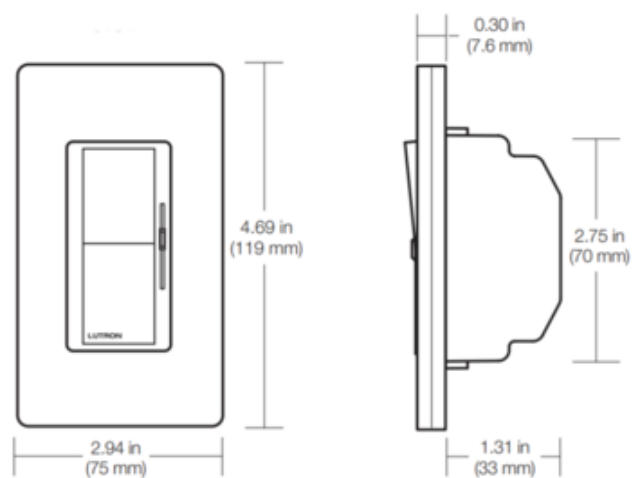

BRAND

Lutron

DESCRIPTION

The Diva 300W Electronic Low Voltage (ELV) Single Pole Dimmer features a large paddle switch with a linear slide dimmer. Available in gloss and satin finishes. Built in soft glow nightlight which is visible best on lighter finishes. Requires neutral wire connection. Note: Claro designer wall plates sold separately.

Shown in: Satin Biscuit

SHADE COLOR	N/A
BODY FINISH	Satin Biscuit
WATTAGE	300W
DIMMER	Low Voltage Electronic
DIMENSIONS	2.94"W x 4.69"H x 1.31"D
LAMP	N/A

SPEC # LUT5868

COMPANY	PROJECT	FIXTURE TYPE	APPROVED BY	DATE