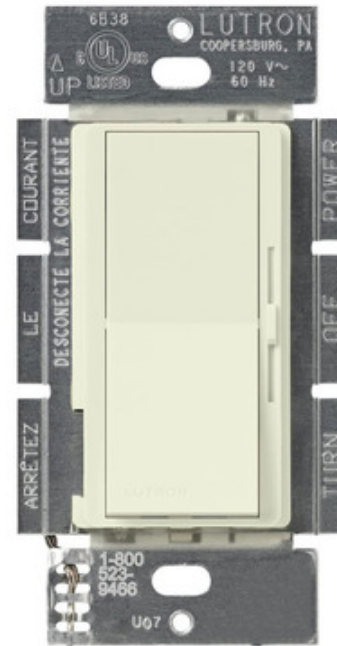

BRAND

Lutron

DESCRIPTION

The Diva 300W Electronic Low Voltage (ELV) Single Pole Dimmer features a large paddle switch with a linear slide dimmer. Available in gloss and satin finishes. Built in soft glow nightlight which is visible best on lighter finishes. Requires neutral wire connection. Note: Claro designer wall plates sold separately.

Shown in: Satin Biscuit

SHADE COLOR	N/A
BODY FINISH	Satin Biscuit
WATTAGE	300W
DIMMER	Low Voltage Electronic
DIMENSIONS	2.94"W x 4.69"H x 1.31"D
LAMP	N/A

SPEC # LUT5868

COMPANY	PROJECT	FIXTURE TYPE	APPROVED BY	DATE