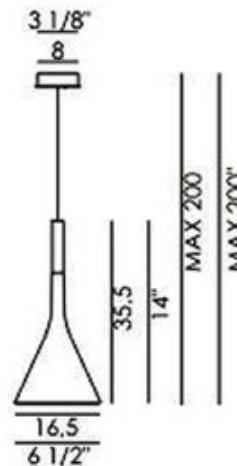

Aplomb Pendant

Description:

Aplomb pendant is available in White, Grey or Warm Brown. Pigments are added directly into the concrete mix to enhance the personality of the lamp in different ways, from the traditional grey of cement in its raw state, which adds depth to the volumes, to a stylish white hue, and a warm intense brown. Perfect for occasional tables, peninsulas and counters, either on its own or in a group. Available as a Halogen or LED fixture. Available in a 78 inch length or 200 inch length. Halogen: One 60 watt, 120 volt JCD type G9 base bulb is required, but not included. LED: One 8 watt 120 volt PAR16 type GU10 base LED lamp is required, but not included. Short: 6.5 inch width x 14 inch height x 78 inch overall length. Long: 6.5 inch width x 14 inch height x 200 inch overall length. UL Listed.

Shown in: White

List Price: \$870.00
 Our Price: \$696.00

Shade Color: White
 Body Finish: N/A
 Lamp: 1 x JCD/G9/60W/120V Halogen
 Wattage: 60W
 Dimmer: Incandescent
 Dimensions: 200"L x 14"H x 6.5"W

Product Number: FOS59619			
Company:		Fixture Type:	Date: Feb 24, 2018
Project:		Approved By:	