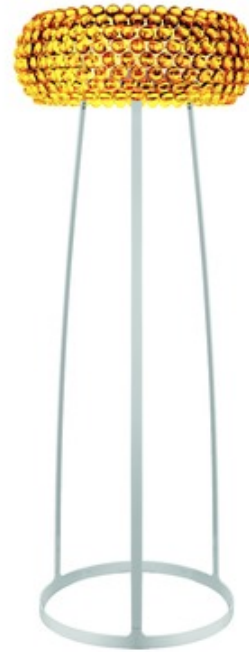

**BRAND**

Foscarini

**DESCRIPTION**

The Caboche Floor Lamp transforms light into a sparkling composition of transparent spheres made of polymethacrylate. Available with a Transparent spheres and a Chrome finish. UL Listed.

<b>SHADE COLOR</b>	Yellow Gold
<b>BODY FINISH</b>	White Lacquered Metal
<b>WATTAGE</b>	150W
<b>DIMMER</b>	Included
<b>DIMENSIONS</b>	19.75"W x 60.6"H
<b>BULB NOT INCLUDED</b>	
<b>LAMP</b>	1 x T3LONG/R7s (RSC)/150W/120V Halogen