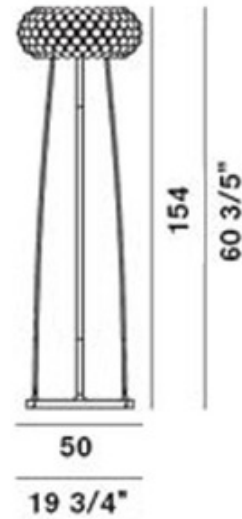

**BRAND**

Foscarini

**DESCRIPTION**

The Caboche Floor Lamp transforms light into a sparkling composition of transparent spheres made of polymethacrylate. Available with a Transparent spheres and a Chrome finish. UL Listed.

<b>SHADE COLOR</b>	Yellow Gold
<b>BODY FINISH</b>	White Lacquered Metal
<b>WATTAGE</b>	150W
<b>DIMMER</b>	Included
<b>DIMENSIONS</b>	19.75"W x 60.6"H
<b>BULB NOT INCLUDED</b>	
<b>LAMP</b>	1 x T3LONG/R7s (RSC)/150W/120V Halogen