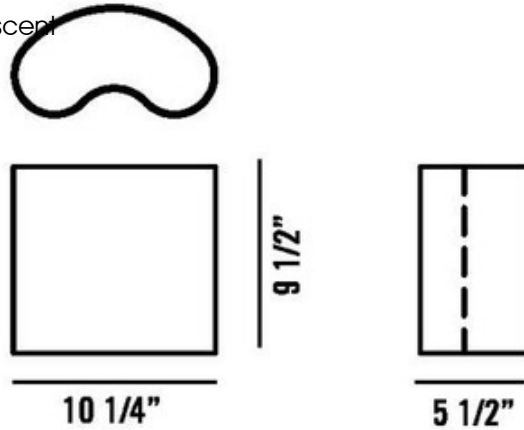

Double Wall Sconce

Designer: Valerio Bottin

Description:

Double wall sconce features white or ivory blown glass diffuser. Fixture available with incandescent or compact fluorescent lamping option. Two 100 watt, 120 volt, A19 medium base incandescent lamps not included. General light distribution. UL listed. 10.25W x 9.5H x inch depth.

Shown in: White

List Price: \$840.00
Our Price: \$672.00

Shade Color: White
Body Finish: N/A
Lamp: 2 x A19/Medium (E26)/72W/120V Incandescent
 2 x CF/Medium (E26)/20W/120V Compact Fluorescent
Wattage: 144W
Dimmer: Incandescent
Dimensions: 9.5"H x 10.25"W x 5.52"D